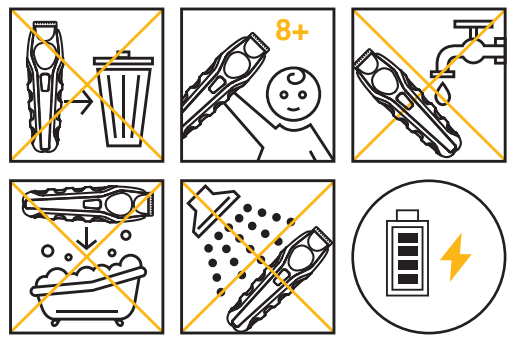

Part No. 09888.1010

9888 WAHL Lithium Ion Trimmer

MODEL/TYPE 9888

WAHL CLIPPER CORPORATION
World Headquarters
P.O. Box 578, Sterling, IL 61081

Wahl (UK) Ltd.
Herne Bay Trade Park
Sea Street Herne Bay, Kent
CT6 8JZ England