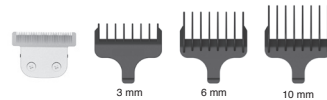

Guide Combs for T-Blade

Guide Combs for Standard Blade

6-Position Guide Comb
2-12 mm

Detailer

Shaver

09888-1316 Total Beard Grooming Kit

Beard Guide Combs

Hair Guide Combs