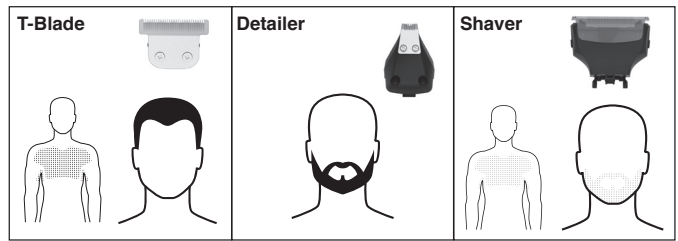

Guide Combs for T-Blade

Guide Combs for Standard Blade

6-Position Guide Comb
2-12 mm

Detailer

Shaver

09888-1316 Total Beard Grooming Kit

Beard Guide Combs

Hair Guide Combs

6-Position
Guide Comb
2-12 mm

V Trim Guide
2mm

Downloaded from www.goldenbeard.be

9888 WAHL Lithium Ion Trimmer

9888 WAHL Lithium Ion Trimmer