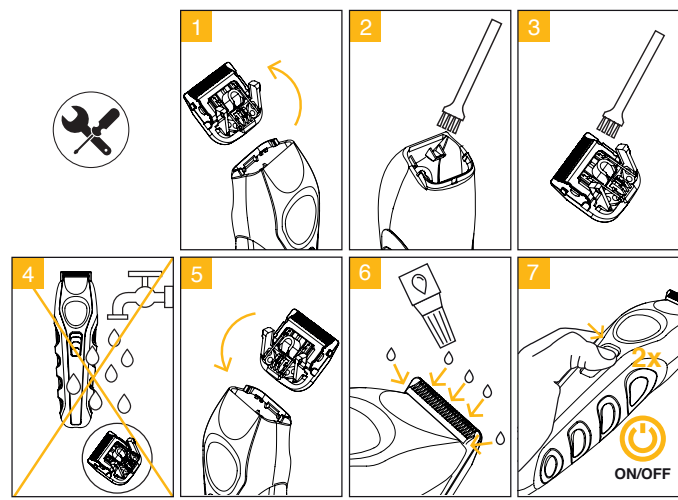

6-Position
Guide Comb
2-12 mm

V Trim Guide
2mm

Downloaded from www.goldenbeard.be

9888 WAHL Lithium Ion Trimmer

9888 WAHL Lithium Ion Trimmer