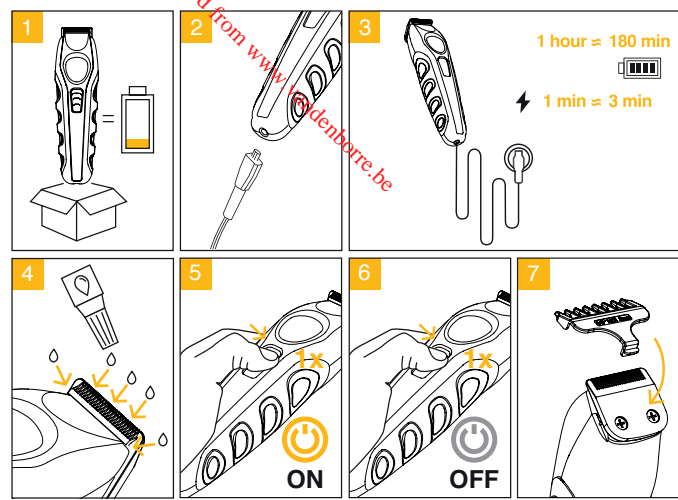

Guide Combs for T-Blade

Guide Combs for Standard Blade

6-Position Guide Comb
2-12 mm

Detailer

Shaver

09888-1316 Total Beard Grooming Kit

Beard Guide Combs

Hair Guide Combs

6-Position
Guide Comb
2-12 mm

V Trim Guide
2mm

Downloaded from www.goldenbeard.be

9888 WAHL Lithium Ion Trimmer

9888 WAHL Lithium Ion Trimmer