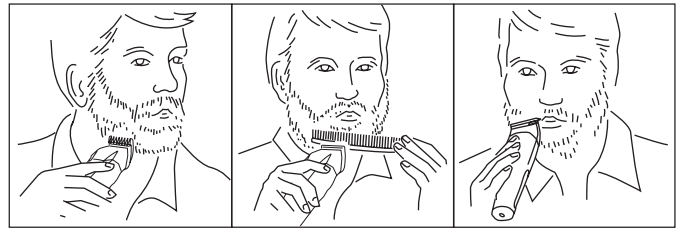

9888 WAHL Lithium Ion Trimmer